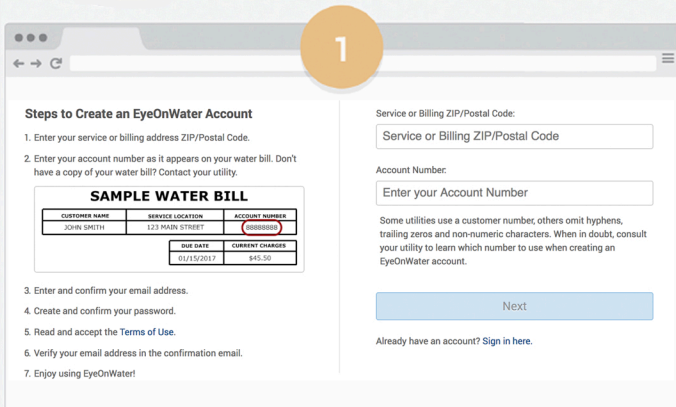

Follow the simple steps below to access your water usage information online.

Visit <https://eyeonwater.com/signup> and enter your service or billing address ZIP/Postal Code. Then enter your Account Number.

Click on the link in the email to verify your email address.

Enter your name and email address. Confirm the address, and then create and confirm a password. Passwords should be at least 8 characters and no more than 16 characters long.