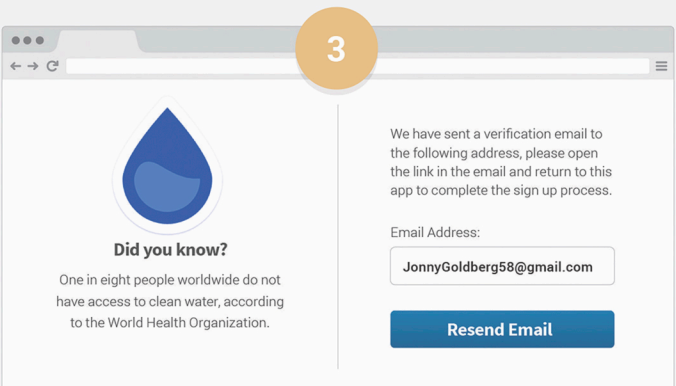

Check your email for the verification message that has just been sent.