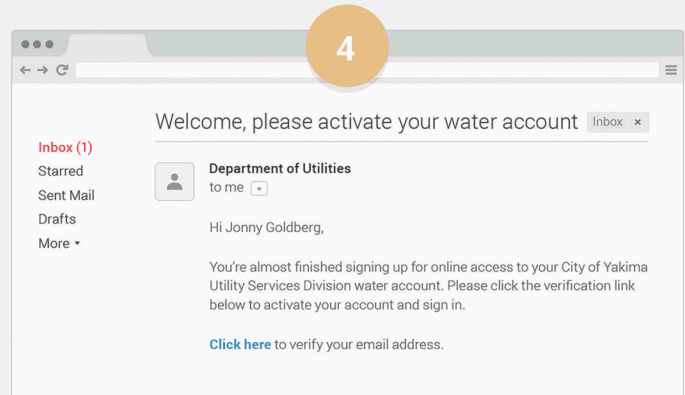

Follow the simple steps below to access your water usage information online.

Visit <https://eyeonwater.com/signup> and enter your service or billing address ZIP/Postal Code. Then enter your Account Number.