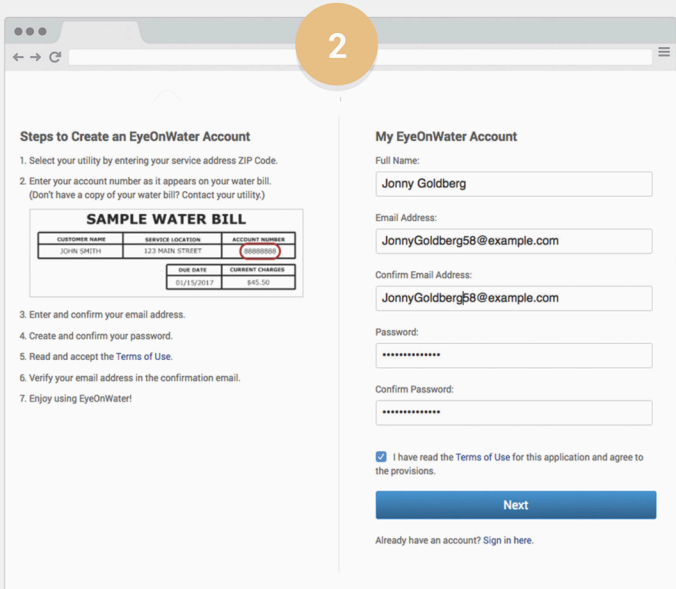

Follow the simple steps below to access your water usage information online.

Visit <https://eyeonwater.com/signup> and enter your service or billing address ZIP/Postal Code. Then enter your Account Number.

Click on the link in the email to verify your email address.

Enter your name and email address. Confirm the address, and then create and confirm a password. Passwords should be at least 8 characters and no more than 16 characters long.

After clicking the link in your email, enter your email address and password to sign in.

Check your email for the verification message that has just been sent.

Once you've logged in, you'll be able to view your water consumption.