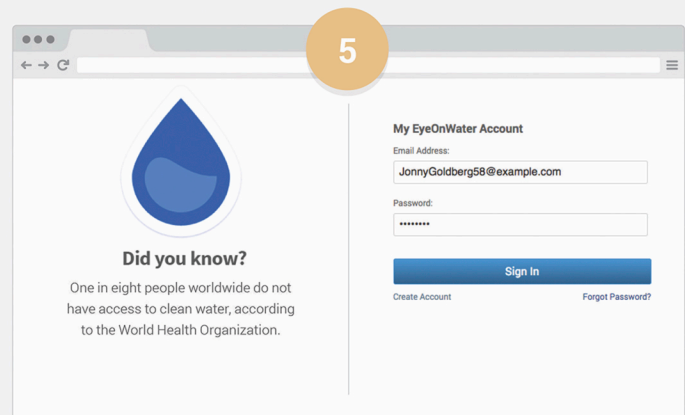

After clicking the link in your email, enter your email address and password to sign in.